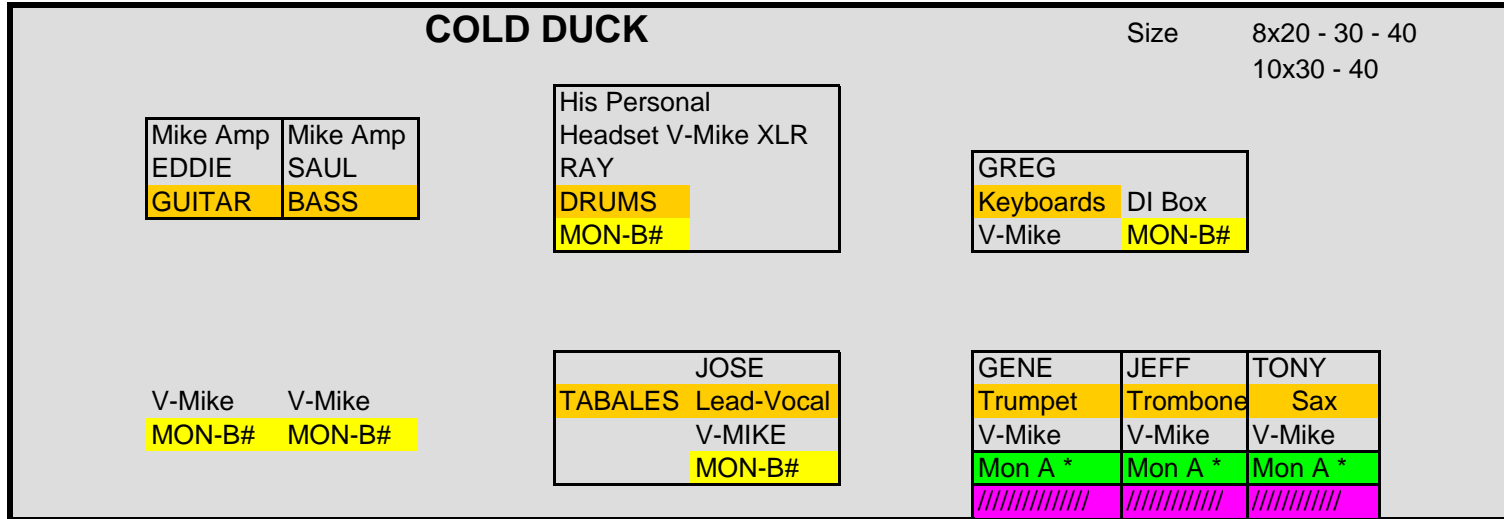

Band's Name :
COLD DUCK

Contact:
JOSE CUADRA CELL # 562 577-3532

Mon A * Horns & There Vocal Only

Mon B # Vocal & Keyboards Only

////////// Instruments
////////// XLR Wireless

Any Questions call me Jose Cuadra 562 577-3532