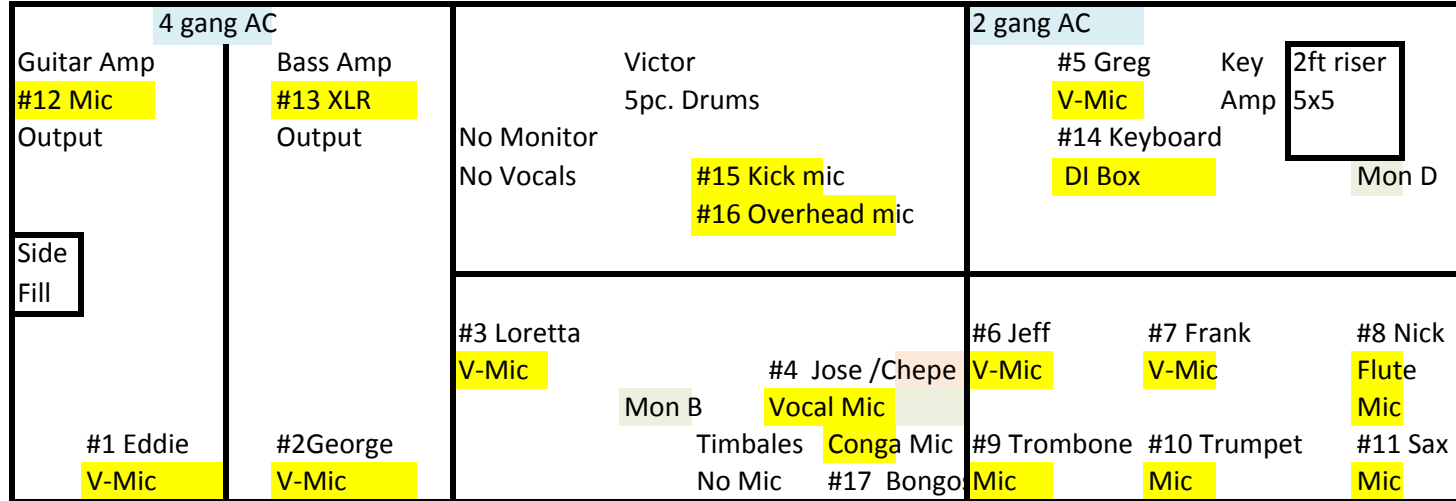

COLD DUCK STAGE PLOT

Stage Size 16'D x 35'W

Contacts: Jose Chepe Cuadra
Fred Suesoff(FOH)

562 577-3532
562 242-8642

Mon A

Mon C

Mon C

Daisy Chain

All mic stands are to be boom type
CD will provided speicalized conga and horn mic holders

- Mic Mon
- 1 A,B,D
 - 2 A,B,D
 - 3 A,B,D
 - 4 A,B,D
 - 5 A,B,D
 - 6 C
 - 7 C
 - 8 C
 - 9 C
 - 10 C
 - 11 C
 - 14 A,B