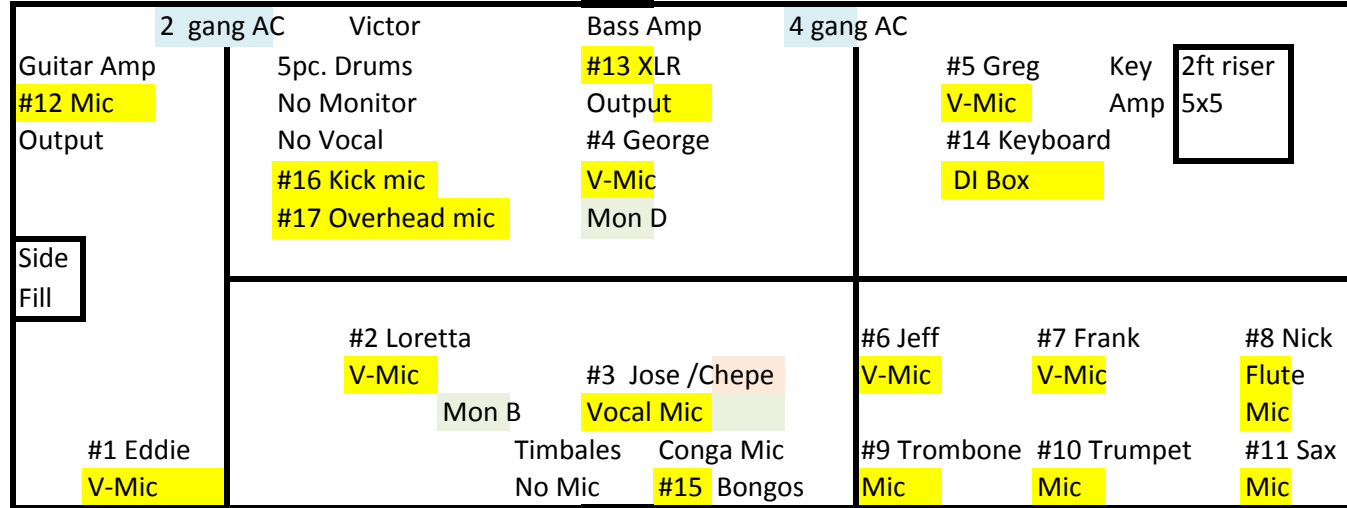

COLD DUCK STAGE PLOT

Stage Size 16'D x 36'W

Contacts: Jose Chepe Cuadra

562 577-3532

Fred Suesoff(FOH)

562 242-8642

Mon A

Mon C

Mon C

All mic stands are to be boom type
CD will provided speicalized conga and horn mic holders

Mic Mon

1 A,B,D

2 A,B,D

3 A,B,D

4 A,B,D

5 A,B,D

6 C

7 C

8 C

9 C

10 C

11 C

14 A,B

Audience